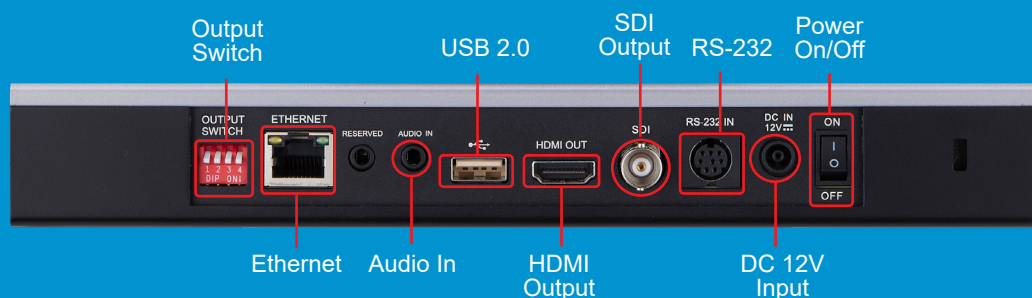

Product Specifications

Sensor	PTZ Camera: 1/2.8" 2.13MP CMOS Panoramic Camera: 1/2.5" 8.57MP CMOS
Video Format	Resolution: 1080p / 720p Frame Rate : 60 / 50 / 30 / 25
Video Output (HD) Interface	HDMI / SDI / USB2.0 / Ethernet
Optical Zoom	20x
Digital Zoom	12x
Viewing Angle	PTZ Camera: 71° Panoramic Camera: 112°
Panning Angle	+90 ~ -90°
Panning Speed	100°/sec
Tilting Angle	+90 ~ -30°
Tilting Speed	80°/sec
Auto-Tracking	Yes
Auto-Switching	Yes
Aperture	F1.6 ~ F3.5
Focal Length	4.9mm ~ 94mm
Shutter Speed	1/60 ~ 1/10,000
Minimum Object Distance	500mm
Video S/N Ratio	> 40dB
Minimum Illumination	1.0Lux @ (F1.6, AGC ON)
Focus System	Auto / Manual
Gain Control	Auto / Manual
White Balance	Auto / Manual

Exposure Control	Auto / Manual
WDR	Yes
2D NR	Yes
3D NR	Yes
Preset Positions	256
Multiple Video Stream	1 x PTZ Camera Main Stream 1 x Panoramic Camera Main Stream 1 x PTZ Camera Sub Stream
Audio Compression Format	AAC
Control Interface	RS-232 / Ethernet
Control Protocol	VISCA / VISCA over IP
PoE	PoE+ (IEEE802.3at)
Video Stream	RTSP / RTMP / RTMPS
Video Compression	HEVC / H.264 / MJPEG
Audio Input	Line In / MIC In (Phone Jack 3.5mm x1)
Audio Output	Ethernet / USB
IR Receiver	Yes
IR Remote Control	Yes
DC In	12V
Power Consumption	Max 21W
Weight	3.1lbs (1.4 kg)
Dimensions	9.6" x 5.7" x 6.5" (245 x 145 x 165 mm)

I/O CONNECTIONS

Lumens®

Lumens Integration, Inc.
4116 Clipper Court
Fremont, CA, 94538
Phone: +1-888-542-3235
Fax: +1-510-252-1389

Lumens Europe
De Nayerstraat 17 9470
Denderleeuw Belgium
Phone: +32-473-58-38-95
Fax: +32-2-452-76-00

www.MyLumens.com