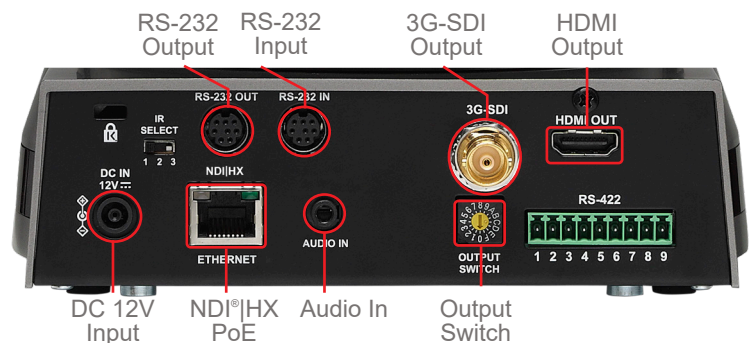

I/O Connections

Lumens®

Lumens Integration, Inc.
4116 Clipper Court
Fremont, CA, 94538
Phone: +1-866-600-0988
Fax: +1-510-252-1389

Lumens Europe
De Nayerstraat 17 9470
Denderleeuw Belgium
Phone: +32-473-58-38-95
Fax: +32-2-452-76-00

www.MyLumens.com