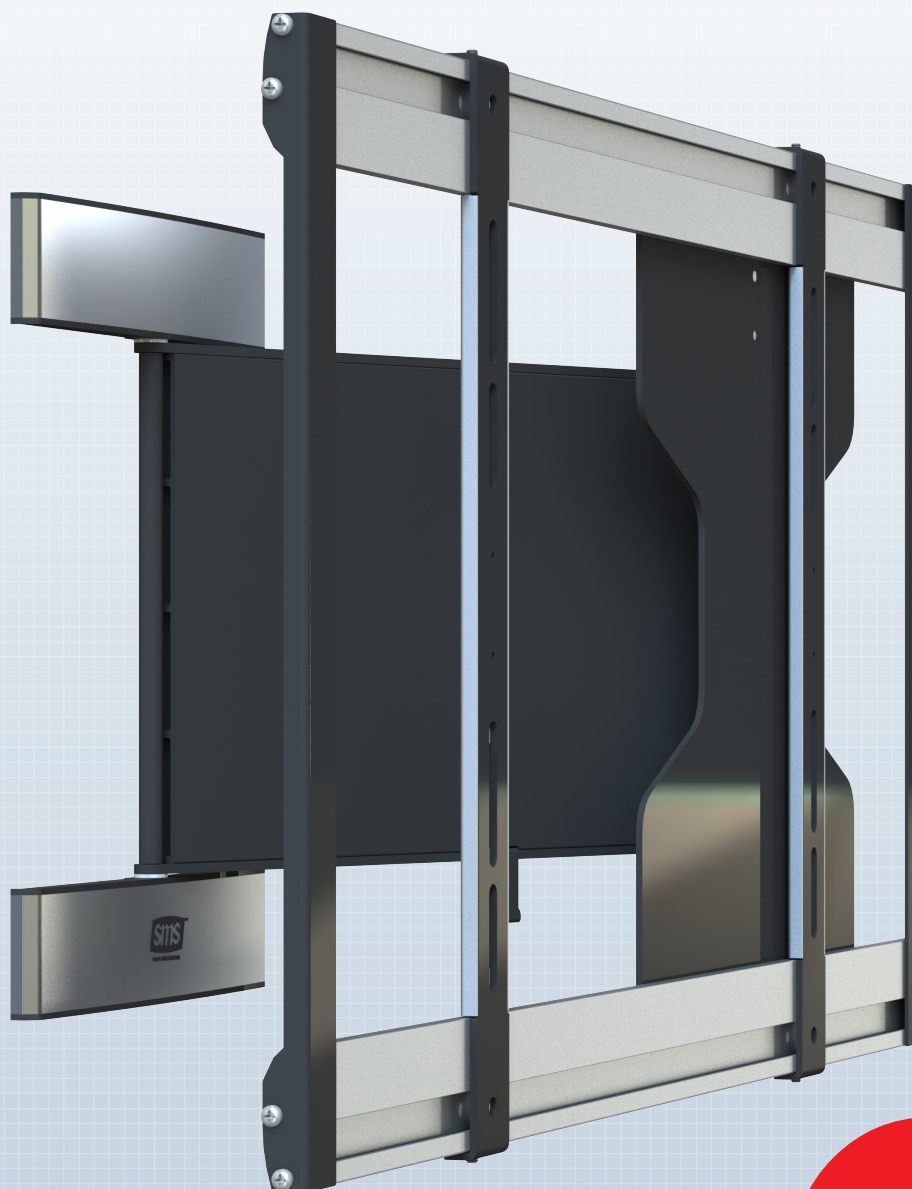

SMS SLIM SWING

Perfekt for
LED

Looks thin, flexes deep.

Its many settings and its close-to-the-wall mounting make this bracket ideal for anyone who wants flexibility and grace for thin displays, at the office or in the living room. The extensive use of aluminium in its design emphasises its grace. The ability to rotate left and right with a 180° swivel ensures that the display

is at the perfect viewing angle. The bracket extends from the wall by only 33 mm and is delivered largely preassembled, making it easy to install. For displays of size 32-46".
Finish: silver/black.

INFO

- Finish: Silver/black.
- Maximum load: 20 kg.
- VESA: 200 x 200-600 x 400 mm.
- Recommended display size: 32-46".
- Weight: 5 kg.
- Can be swivelled: The display can be tilted +/-90°.
- Hole sizes: M4, M5, M6, M8.
- Fine adjustment: 4°.
- Maximum display depth: 50 mm.
- Distance from wall: extends only 33 mm from the wall when in its retracted position.

ART. NO.
FS041025

DESCRIPTION
SMS Slim Swing

NOTE:

It may not be possible to mount displays with contacts facing directly backwards on this bracket.