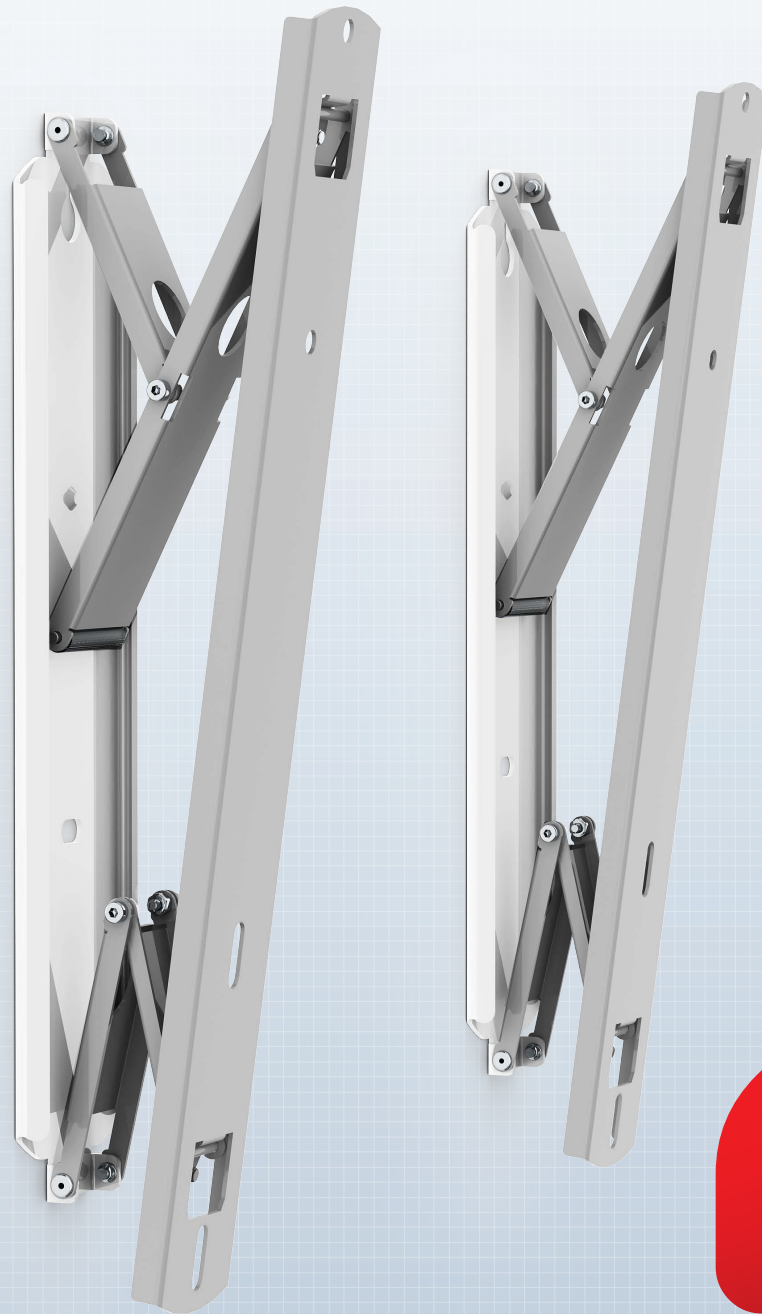

# SMS SLIM FLEX

## Tilt 40-60" displays with a single touch.

A close-to-the-wall solution for thin displays that gives unrivalled flexibility. The unique construction allows you to tilt thin displays up to 30 kg by hand power alone, completely without tools. The screen can be tilted by as much as 15 degrees, and a backwards-tilt mode is available for

installation and service. Discretion and low weight characterise this product, which protrudes only 15 mm from the wall when in its retracted position.

Delivered in a small, compact package. Finish: silver/white.

**INFO**

- Finish: silver/white.
- Maximum load: 30 kg.
- Suitable for VESA standards 200-400 mm vertically, no limitation horizontally.
- Recommended screen size: 40-60 inches.
- Weight: 2.6 kg.
- Screw holes: M4, M6, M8.
- Maximum tilt (stepless): 15°.
- Maximum depth of display: 50 mm.
- Distance from wall: 15 mm.