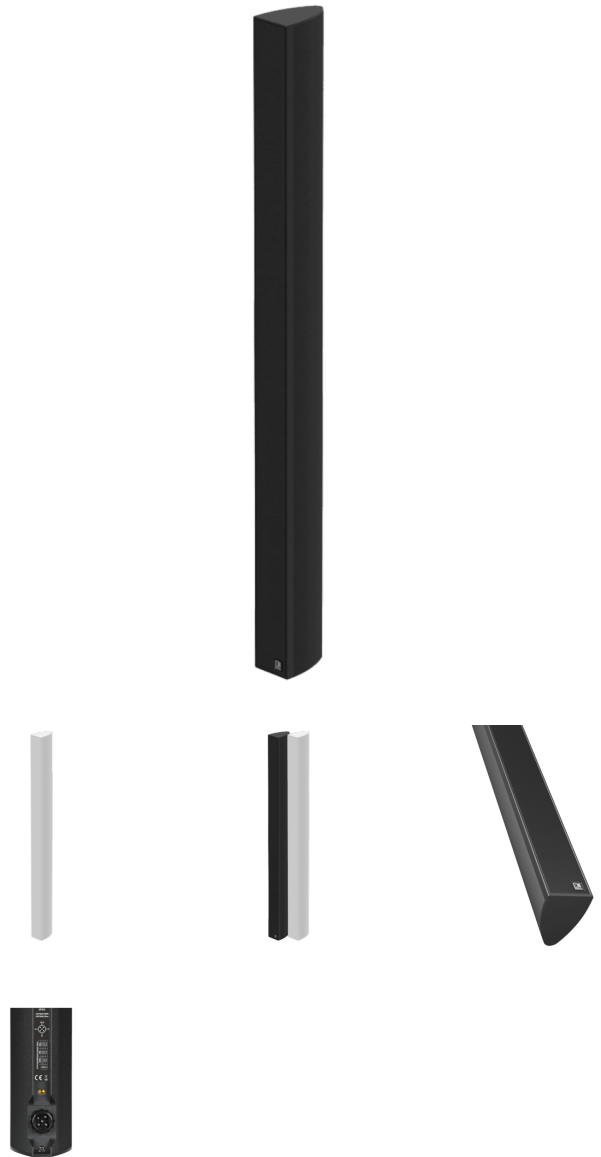

A multi-tapping line transformer allows it to be connected to 70V/100V public address systems with different power taps for 40W, 20W and 10W and/or low impedance (12Ω) systems.**

To guarantee the optimal performance and long term reliability in outdoor circumstances, various specific features are provided. The connection of the loudspeaker is performed using a waterproof rotatable AWX-5 connector whereby the desired power tap can be selected depending on the rotation of the connector. Secondly, the 12 drivers receive a special coating to protect them from the elements while an acoustically transparent and water-repellent cloth driver keeps penetrating water at a safe distance.

Further added reliability is achieved by using an aluminum front grill and a stainless steel mounting bracket. Together, these improvements result in a weatherproof IP55 column speaker of exceptional quality and design!

*Given dispersion values are the average beamwidth within the 1 kHz - 4 kHz frequency range (-6 dB - 1/3 oct), which are critical for the speech intelligibility in the main application field of these loudspeakers.

**Due to an optimized calibration, the KYRA12, compared to its predecessor the AXIR, will have a standard low impedance of 12 ohms instead of 6 ohms.

Applications:

- Education
- Corporate
- Houses of worship
- Events

Certification:

Properties: