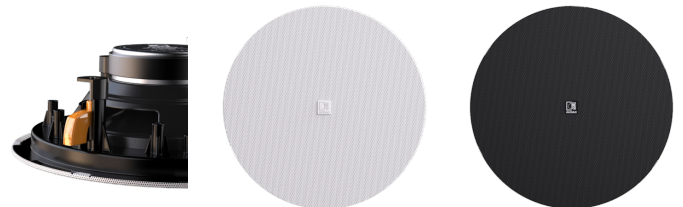

Highlights:

- Exceptional intelligibility and musical performance
- TwistFix™ borderless grill design
- Excellent off axis performance
- Flat frequency response
- Consistent sound profile throughout complete family
- Lifetime stability and toolfree installation with unique Quickfit™ innovation

Product information:

Designed to offer the best value for money ratio. The CIRA series are coaxial 2-way ceiling speakers featuring exceptional intelligibility and musical performance. The TwistFix™ borderless grill design offers easy but solid assembly and a completely seamless transition from grill to ceiling. This results in a perfect blend in to its environment. The QuickFit™ installation system combined with FastCon™ connector offers lifetime stability and great installers convenience.

The CIRA7 features a 6.5" driver using polypropylene cone material, combined with a 1" Mylar tweeter fitted with a phase plug for excellent off axis performance. The selected materials guarantee a low distortion performance with smooth and flat frequency response. A continuous power handling of 30 Watt (RMS) and maximum power handling of 60 watt is achieved, while fitted with a multi-tapping 100V line transformer with tapings for 24W, 12W, 6W and an 8 Ohm or 16 Ohm bypass connection.

Applications:

- Corporate
- Retail
- Bars & Restaurants

Impedance:

Ω 8 Ohm Ω 16 Ohm

Voltage:

⚡ 100 Volt