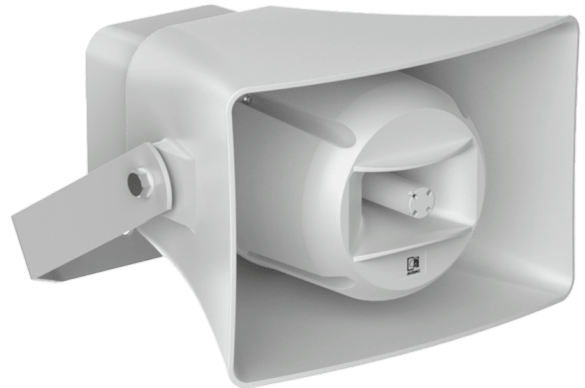

The construction is composed of a 1" high frequency compression driver and a 5" mid/low frequency driver. The selection of high-quality components and acoustic engineering craftsmanship makes the CHA530 significantly better performing than other traditional horn speakers. A smooth frequency response and high efficiency ensures an extraordinary clarity of speech and extended frequency response for music.

It features an RMS power handling of 30 Watt and a max power handling of 60 Watt. The sensitivity measures 98 dB while a maximum continuous SPL of 113 dB can be achieved. The frequency response (± 3 dB) starts from 110 Hz up to 16 kHz.

A multi-tapping line transformer allows the speaker to be used in 100 Volt and 70 Volt public address systems. It is connected using a waterproof rotatable AWX-5 connector whereby the desired power tap is selected depending on the rotation of the connector. Various power tappings for 30 Watt, 15 Watt, 7.5 Watt and 3.75 Watt are available.

The enclosure is constructed using high quality UV and impact resistant ABS materials and an included stainless steel mounting bracket allows secure mounting and tilting for perfect directional placement. This makes it comply with IP66 ingress protection requirements, resulting in a weatherproof solution for permanent outdoor installation.

Applications:

- Museums & Themeparks
- Events
- Corporate
- Sporting facilities
- Retail

Certification:

IP66

Properties:

Weatherproof

Voltage:

70-100 Volt