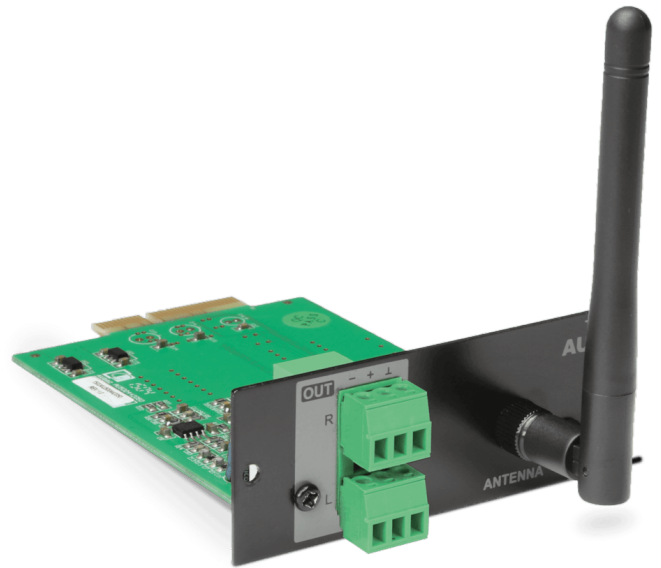

Highlights:

- Works with any SourceCon™ enabled device
- Up to 30 meter Bluetooth transmission
- 8 devices pairing memory
- Extendable antennae
- Version 4.2 /output class 2

Product information:

The BMP42 receiver offers wireless connection possibilities for audio playback from any Bluetooth-compatible portable device including laptops, smartphones, tablets or any other. A long-range transmission distance (up to 30 meters) is possible depending on the installed environment.

Device discovery and pairing protection with storage of up to 8 authorized devices shall prevent playback from unauthorized users in public areas. All media information such as track and artist information can be retrieved from the BMP42 (if supported by the connected device), while playback control is possible from the connected device or remote control.

Applications:

- Bars & Restaurants
- Education
- Hotels
- Corporate
- Residential

System specifications:

Connection	SourceCon™ interface card slot	
Inputs	Bluetooth receiver	
Outputs	Type	Balanced stereo line outputs (3-pin Euro Terminal Block (Pitch - 3.81 mm))
	Level	8 dB ~ 82 dB
Bluetooth specification	V4.2	
	Class 2 output power	
THD+N (@ 1 kHz)	< 0.07%	
Crosstalk (@ 1 kHz)	80 dB	
Power	Consumption	0.5 W

Product Features:

Dimensions		87 x 34.5 x 114 mm (W x H x D)
Weight		0.075 kg
Mounting		SourceCon™ interface card slot
Accessories	Included	2.4 GHz bluetooth antenna (SMA)
	Optional	BAE100 Antenna extender kit