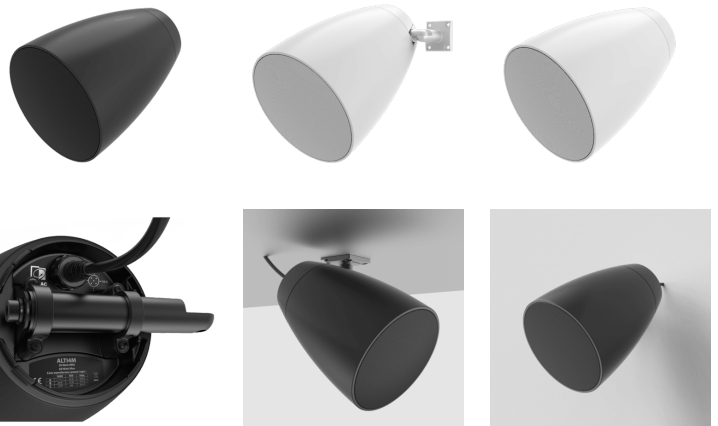

Highlights:

- Innovative & unique design
- Countless mounting possibilities
- AWX5™ waterproof connector
- Wide opening angle
- Outdoor rated construction
- Multi-tapping 70V / 100V line transformer

Product information:

"Don't feel like hanging around?"

The ALTI6M is a variant of the ALTI pendant speakers, featuring a die-cast mounting bracket for wall & ceiling mount purposes. This allows the same audio system design and identity throughout the entire installation in case some areas are not allowing pendant solutions being used due to the ceiling heights or structures. Acoustics and construction are identically crafted, while connections are made through weatherproof AWX5™ connectors, this construction has an IP65 rating.

The ALTI6M features a 2-way 6,5" driver combination with a coaxially mounted 1" soft dome tweeter and is fitted with a phase plug for excellent off-axis performance. The 2-way combination with a high-quality polypropylene enclosure and acoustic engineering craftsmanship guarantees premium performance for demanding applications. A continuous power handling of 60 Watt (RMS) and maximum power handling of 120 Watt is achieved.

Product Features:

Connection cable length		0.7 m
Construction		Polypropylene
Front finish		Aluminium grill
Mounting & handling		2-way Revolving mounting bracket
Weight		3.48 kg
Dimensions		235 x 230 x 336 mm (W x H x D)
Accessories	Included	5-pin connection cable (70 cm) AWC07
		2-way Revolving mounting bracket