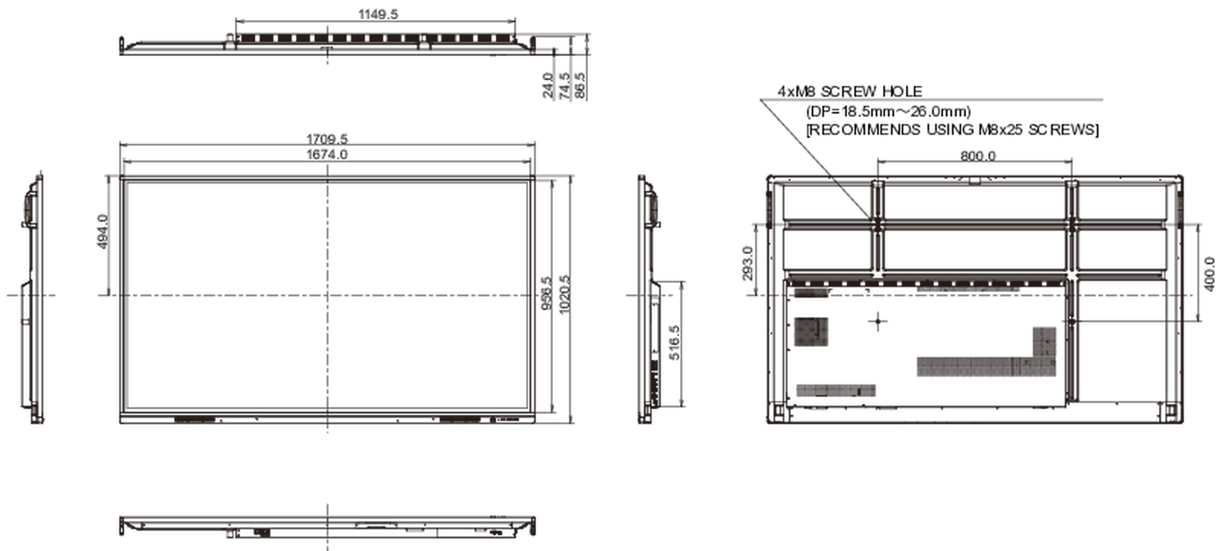

## 09 SUSTAINABILITY

Regulations	CB, CE, TÜV-Bauart, EAC, RoHS support, ErP, WEEE, REACH (RoHS, lot5)
REACH SVHC	above 0.1%: Lead

10 DIMENSIONS / WEIGHT

Product dimensions W x H x D	1710 x 1020 x 87mm
Box dimensions W x H x D	1930 x 280 x 1140mm
Weight (without box)	51.9kg
Weight (with box)	69kg
EAN code	4948570118847