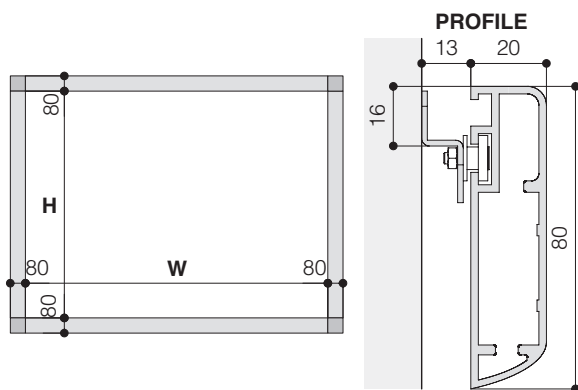

from 160 cm. to 400 cm. widths

**FLOORSTANDS**  
for **FLAT ELASTIC**  
(optional)

**FLAT ELASTIC** are the right solutions for the installer who needs a frame screen either for rear or for front projection. They bring together high quality standards with a good versatility.

Available 1:1, 4:3, 16:9 and 16:10 formats or **bespoke sizes**.

### TECHNICAL SPECIFICATIONS

- Smart design and easy to install
  - Aluminium frame painted with dull black epoxy powders (RAL 9005 and plastic joint corners for SAFETY reasons\*
  - On request the corners can be of aluminium cut at 45°
  - Frame dimensions: 80x20 mm. (WxD)
  - Flat elastic: projection surface anchoring system is with galvanized rods and rubber bands
  - Flat press: projection surface anchoring system is with press - stud buttons
  - Wall mounting brackets on upper and lower frame for safe installation
  - Flame-retardant projection surfaces
- \* Standard aluminium corners cut at 45° on screens bigger than 300 cm. of width.

Wall bracket

Flat Elastic anchoring system

The measures in the drawings are expressed in millimetres.

DIMENSIONS measures in cm				
1:1 Ratio Viewing area (WxH)	4:3 Ratio Viewing area (WxH)	16:10 Ratio Viewing area (WxH)	16:9 Ratio Viewing area (WxH)	Approx. net weight (Kg)
160 x 160	160 x 120	160 x 100	160 x 90	11
180 x 180	180 x 135	180 x 112	180 x 101	13
200 x 200	200 x 150	200 x 125	200 x 112	14
220 x 220	220 x 165	220 x 137	220 x 124	16
250 x 250	250 x 190	250 x 156	250 x 140	19
300 x 300	300 x 225	300 x 187	300 x 169	23
-	350 x 265	350 x 219	350 x 197	27
-	400 x 300	400 x 250	400 x 225	31