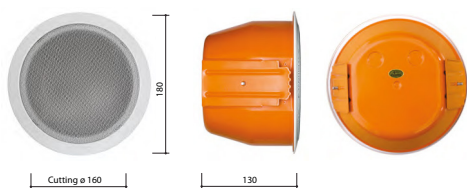

# EVAC Voice Evacuation Ceiling Loudspeakers

Metal ceiling loudspeakers with built-in 100V transformer. Steel grill and fire dome. Designed for easy mounting in to false ceilings

## EVAC 50X

Designed to be installed in false ceilings or panels. EVAC 50X is perfect for use in a voice alarm role, for clear and intelligible speech reproduction as well as background music. In compliance with EN 54-24 standard, EVAC 50X is equipped with ceramic terminal and thermal fuse.

HORIZONTAL / VERTICAL POLAR DIAGRAMS

FREQUENCY RESPONSE

IMPEDANCE

Technical Specifications		EVAC 50X
Rated power		6 W
Transformer power taps		6 W - 3 W - 1,5 W - 0,75 W - 0,25 W
Sensitivity		92 dB (1 W/1 m)
Maximum SPL		104 dB (Pmax/1 m) at 3651 Hz
Frequency response		150 Hz – 18 kHz
Dispersion at 1000 Hz		180° conical
Driver dimensions		5" (127 mm)
Dimensions		ø 180 mm x 130 mm
Weight		1,32 kg
Material		Steel
Colour		Speaker - white (RAL 9016), fire dome - orange (RAL 2008)