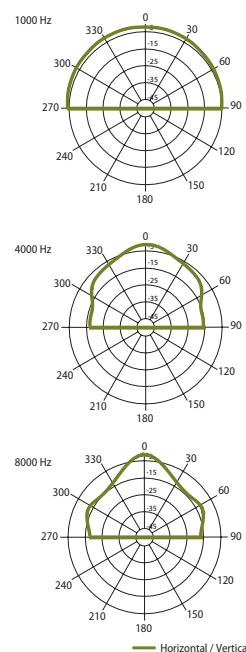

# EVAC Voice Evacuation Ceiling Loudspeakers

Metal ceiling loudspeakers with built-in 100V transformer. Steel grill and fire dome. Designed for easy mounting in to false ceilings

## EVAC 50X

Designed to be installed in false ceilings or panels. EVAC 50X is perfect for use in a voice alarm role, for clear and intelligible speech reproduction as well as background music. In compliance with EN 54-24 standard, EVAC 50X is equipped with ceramic terminal and thermal fuse.

HORIZONTAL / VERTICAL POLAR DIAGRAMS

FREQUENCY RESPONSE

IMPEDANCE

Technical Specifications		EVAC 50X
Rated power		6 W
Transformer power taps		6 W - 3 W - 1,5 W - 0,75 W - 0,25 W
Sensitivity		92 dB (1 W/1 m)
Maximum SPL		104 dB (Pmax/1 m) at 3651 Hz
Frequency response		150 Hz – 18 kHz
Dispersion at 1000 Hz		180° conical
Driver dimensions		5" (127 mm)
Dimensions		ø 180 mm x 130 mm
Weight		1,32 kg
Material		Steel
Colour		Speaker - white (RAL 9016), fire dome - orange (RAL 2008)