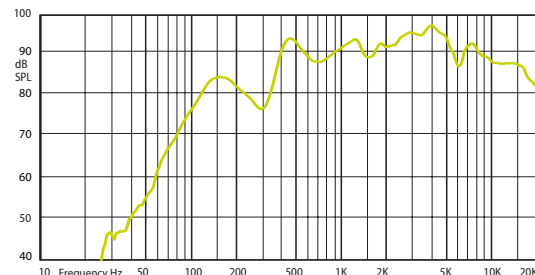

## EVAC 50X

Designed to be installed in false ceilings or panels. EVAC 50X is perfect for use in a voice alarm role, for clear and intelligible speech reproduction as well as background music. In compliance with EN 54-24 standard, EVAC 50X is equipped with ceramic terminal and thermal fuse.

HORIZONTAL / VERTICAL POLAR DIAGRAMS

FREQUENCY RESPONSE

IMPEDANCE

Technical Specifications		EVAC 50X
Rated power		6 W
Transformer power taps		6 W - 3 W - 1,5 W - 0,75 W - 0,25 W
Sensitivity		92 dB (1 W/1 m)
Maximum SPL		104 dB (Pmax/1 m) at 3651 Hz
Frequency response		150 Hz – 18 kHz
Dispersion at 1000 Hz		180° conical
Driver dimensions		5" (127 mm)
Dimensions		ø 180 mm x 130 mm
Weight		1,32 kg
Material		Steel
Colour		Speaker - white (RAL 9016), fire dome - orange (RAL 2008)