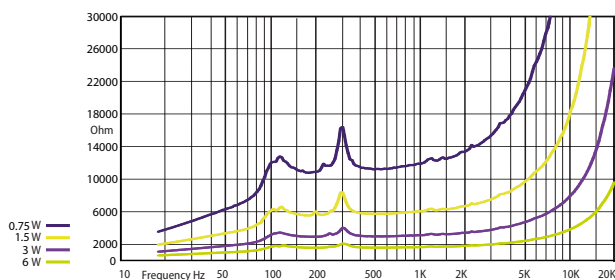

## EVAC 50X

Designed to be installed in false ceilings or panels. EVAC 50X is perfect for use in a voice alarm role, for clear and intelligible speech reproduction as well as background music. In compliance with EN 54-24 standard, EVAC 50X is equipped with ceramic terminal and thermal fuse.

HORIZONTAL / VERTICAL POLAR DIAGRAMS

FREQUENCY RESPONSE

IMPEDANCE

Technical Specifications		EVAC 50X
Rated power		6 W
Transformer power taps		6 W - 3 W - 1,5 W - 0,75 W - 0,25 W
Sensitivity		92 dB (1 W/1 m)
Maximum SPL		104 dB (Pmax/1 m) at 3651 Hz
Frequency response		150 Hz – 18 kHz
Dispersion at 1000 Hz		180° conical
Driver dimensions		5" (127 mm)
Dimensions		ø 180 mm x 130 mm
Weight		1,32 kg
Material		Steel
Colour		Speaker - white (RAL 9016), fire dome - orange (RAL 2008)